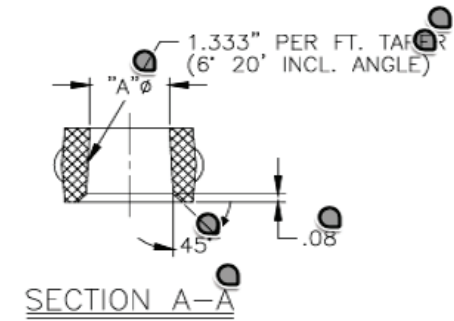

PART NUMBER	LENGTH	MATERIAL
29405	9"	FLAT TINNED BRAIDED COPPER 24 X 28/33
21445	14"	FLAT TINNED BRAIDED COPPER 24 X 28/33
219405	19"	FLAT TINNED BRAIDED COPPER 24 X 28/33
224405	24"	FLAT TINNED BRAIDED COPPER 24 X 28/33

CABLE LENGTH TOLERANCE:  
 0-6"  $\pm 1/4$ " / 7-24"  $\pm 3/8$ "

	<p>BRAIDED GROUND STRAP, 4 GA</p>
<p>DIAGRAM NOT TO SCALE</p>	