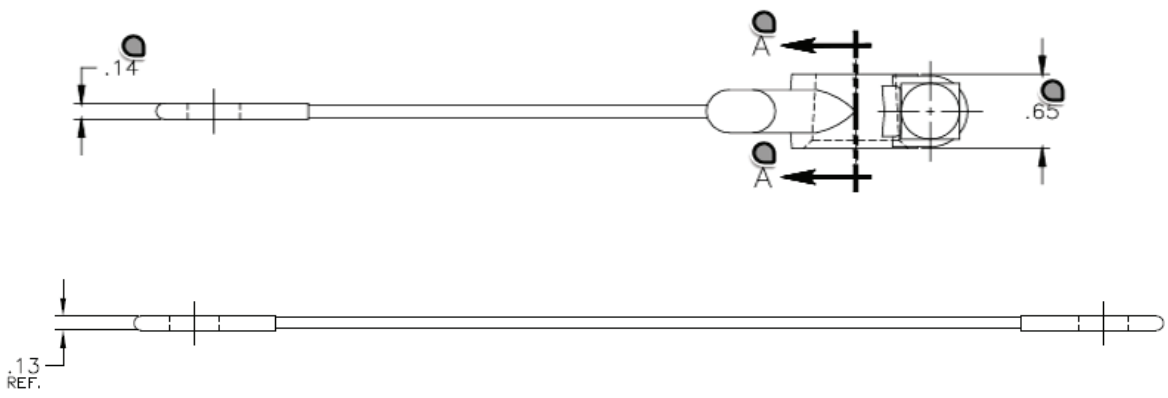

PART NUMBER	LENGTH	MATERIAL
29405	9"	FLAT TINNED BRAIDED COPPER 24 X 28/33
21445	14"	FLAT TINNED BRAIDED COPPER 24 X 28/33
219405	19"	FLAT TINNED BRAIDED COPPER 24 X 28/33
224405	24"	FLAT TINNED BRAIDED COPPER 24 X 28/33

CABLE LENGTH TOLERANCE:  
 0-6"  $\pm 1/4$ " / 7-24"  $\pm 3/8$ "

	<p>BRAIDED GROUND STRAP, 4 GA</p>
<p>DIAGRAM NOT TO SCALE</p>	