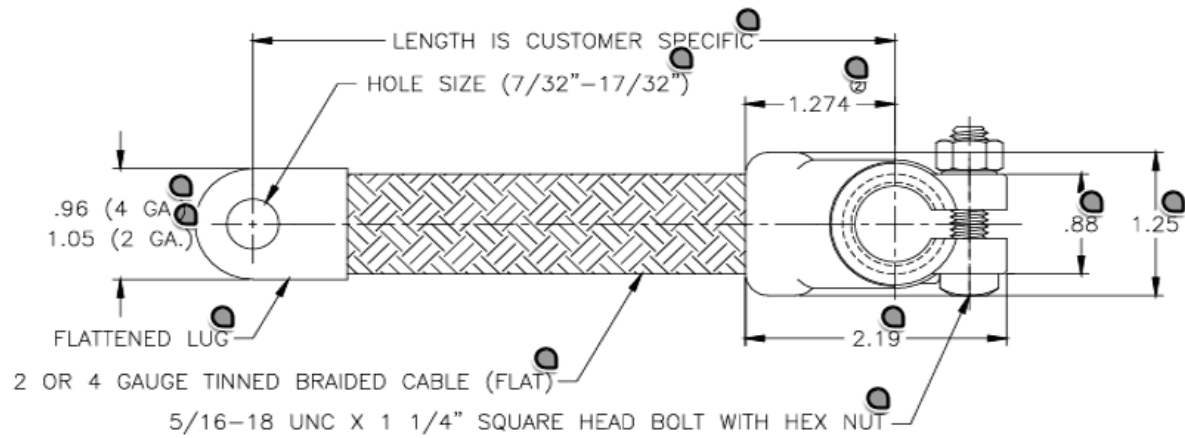

PART NUMBER	LENGTH	MATERIAL
29405	9"	FLAT TINNED BRAIDED COPPER 24 X 28/33
21445	14"	FLAT TINNED BRAIDED COPPER 24 X 28/33
219405	19"	FLAT TINNED BRAIDED COPPER 24 X 28/33
224405	24"	FLAT TINNED BRAIDED COPPER 24 X 28/33

CABLE LENGTH TOLERANCE:  
 0-6"  $\pm 1/4$ " / 7-24"  $\pm 3/8$ "

	<p>BRAIDED GROUND STRAP, 4 GA</p>
<p>DIAGRAM NOT TO SCALE</p>	